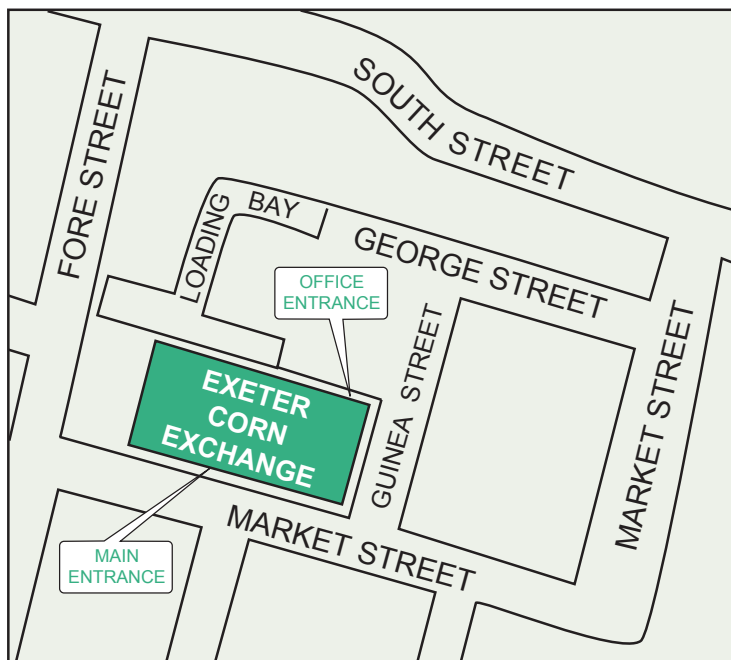

exeter corn exchange

directions

- ◆ From all directions follow signs to city centre.

© Crown Copyright. All rights reserved. 100025345

entrances

- ◆ The main entrance to Exeter Corn Exchange is in Market Street.
The office is situated in George Street

loading

- ◆ The loading bay at the rear of the venue in George Street can be used for loading and deliveries

Exeter City Council