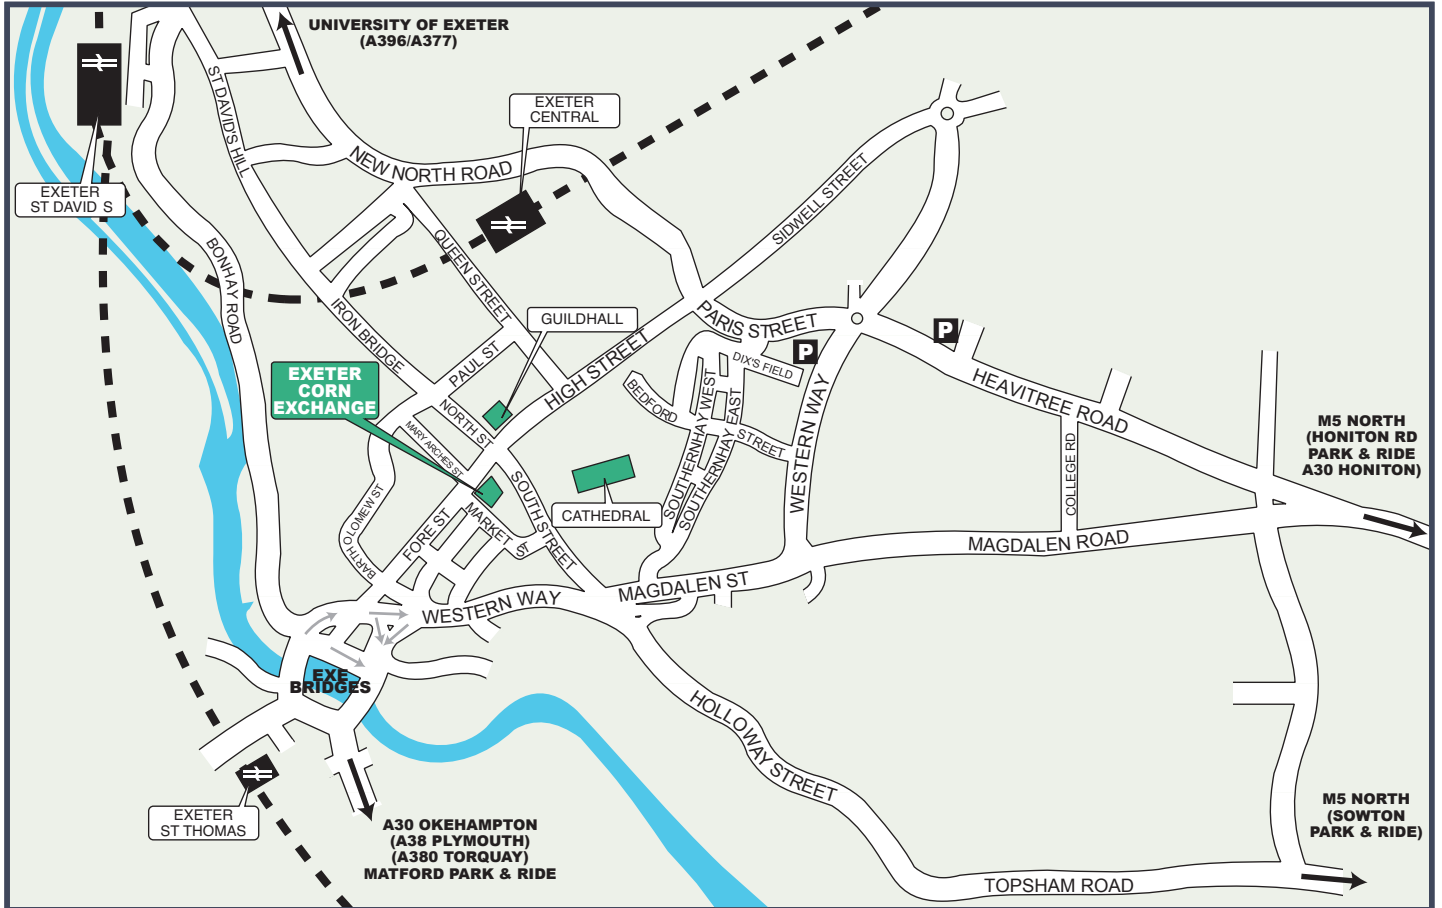

exeter corn exchange

directions

- ◆ From all directions follow signs to city centre.

© Crown Copyright. All rights reserved. 100025345

entrances

- ◆ The main entrance to Exeter Corn Exchange is in Market Street.
The office is situated in George Street

loading

- ◆ The loading bay at the rear of the venue in George Street can be used for loading and deliveries

Exeter City Council